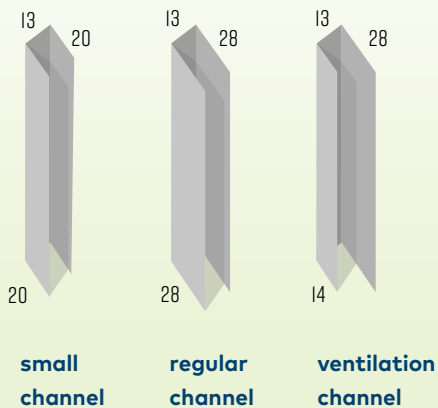

small channel

regular channel

ventilation channel

(sizes in millimeters)

Climat Screen is a product by

SunFolie
— TECHNIK —

WWW.CLIMATSCREEN.COM